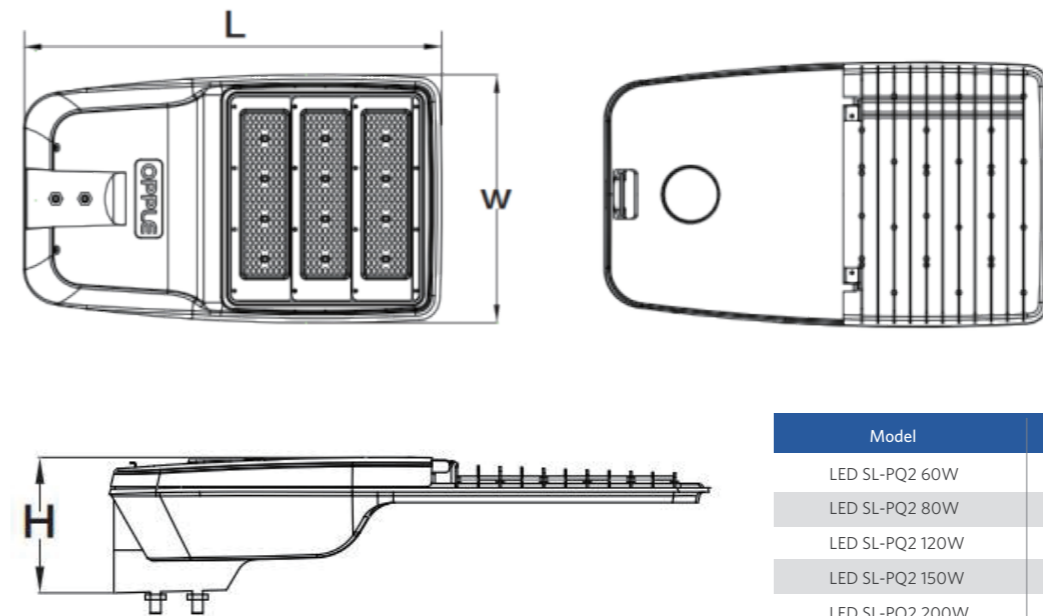

Dimensional Drawing