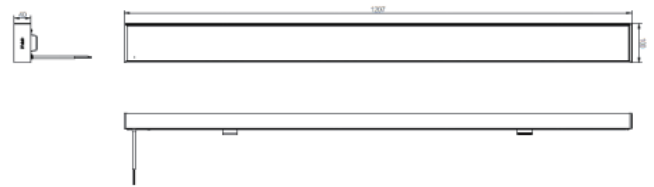

30W-1200-100-SP