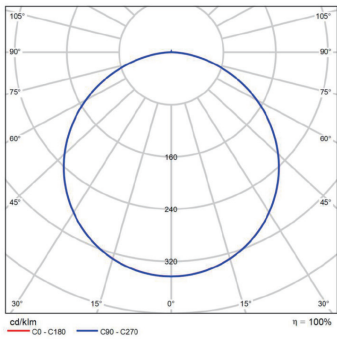

40W-1.2m-120-857