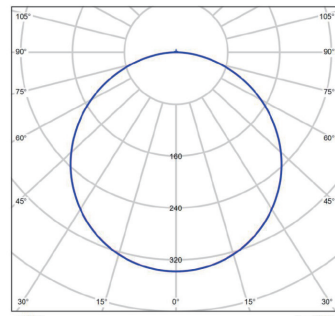

Dimensional Drawing

20W-1200-60-SP

30W-1200-100-SP

30W-1200-80-SP

40W-1200-100-SP

40W-1200-150-SP

20W-1200-40-RE

30W-1200-100-RE

20W-1200-60-RE

40W-1200-120-RE

30W-1200-80-RE

40W-1200-150-RE

Photometric Data

20W-1.2m-40-857

20W-1.2m-60-857

30W-1.2m-80-857

30W-1.2m-100-857

40W-1.2m-120-857

40W-1.2m-150-857

20W-1.2m-40-857-CONN

30W-1.2m-60-857-CONN

30W-1.2m-80-857-CONN

30W-1.2m-100-857-CONN

40W-1.2m-120-857-CONN