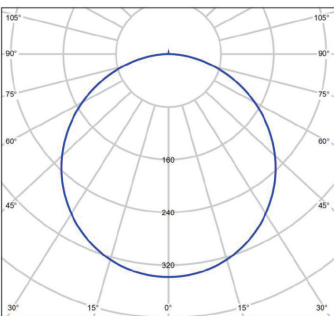

20W-1200-60-RE

40W-1200-120-RE

30W-1200-80-RE

40W-1200-150-RE

Photometric Data

20W-1.2m-40-857

20W-1.2m-60-857

30W-1.2m-80-857

40W-1.2m-150-857-CONN

30W-1.2m-60-82757-CONN

30W-1.2m-80-82757-CONN

30W-1.2m-100-82757-CONN

40W-1.2m-120-82757-CONN

40W-1.2m-150-82757-CONN

OPPLE SHANGHAI OFFICE
 Building V3, The Mixc, 1799 Wuzhong Road,
 Minhang District, Shanghai, China
 ZIP: 201103
T + 86 21 3855 0000
E intersales@opple.com