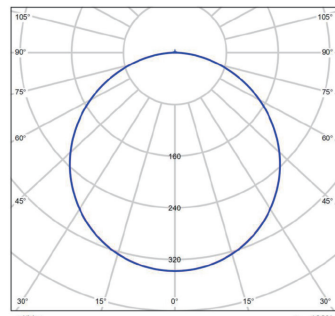

Dimensional Drawing

20W-1200-60-SP

30W-1200-100-SP

30W-1200-80-SP

40W-1200-100-SP

40W-1200-150-SP

20W-1200-40-RE

30W-1200-100-RE

20W-1200-60-RE

40W-1200-120-RE

30W-1200-80-RE

40W-1200-150-RE

Photometric Data

20W-1.2m-40-857

20W-1.2m-60-857

30W-1.2m-80-857

30W-1.2m-100-857

40W-1.2m-120-857

40W-1.2m-150-857

20W-1.2m-40-857-CONN

30W-1.2m-60-857-CONN

30W-1.2m-80-857-CONN

30W-1.2m-100-857-CONN

40W-1.2m-120-857-CONN