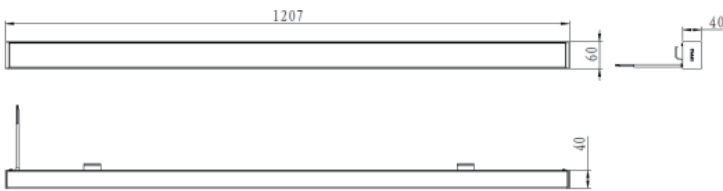

Packaging Information

Item			Outer box	
Item Code	Item Description	Dimensions(mm) (LxWxH)	Gross Weight (kg)	Packing Qty (pcs/unit)
529002060900	LED Linear-EIII-20W0.6m-150-82757-RE-CONN	662*445*197	2.06	64
529002046900	LED Linear-EIII-60-857-RE-L	590*405*250	0.77	6
529002047000	LED Linear-EIII-60-857-RE-T	590*405*250	0.77	6
529002047100	LED Linear-EIII-60-857-RE-+	590*412*370	0.77	6
529002047200	LED Linear-EIII-80-857-RE-L	590*415*280	0.77	6
529002047300	LED Linear-EIII-80-857-RE-T	590*392*280	0.77	6
529002047400	LED Linear-EIII-80-857-RE-+	590*432*390	0.77	6
529002047500	LED Linear-EIII-100-857-RE-L	590*415*280	0.77	6
529002047600	LED Linear-EIII-100-857-RE-T	590*392*280	0.77	6
529002047700	LED Linear-EIII-100-857-RE-+	590*432*390	0.77	6
529000113200	LED Linear-EIII-60-857-SP-L	570*392*230	0.65	10
529000113300	LED Linear-EIII-60-857-SP-T	570*392*230	0.65	10
529000113400	LED Linear-EIII-60-857-SP-+	590*412*370	0.70	10
529000113500	LED Linear-EIII-80-857-SP-L	570*392*260	0.65	10
529000113600	LED Linear-EIII-80-857-SP-T	570*392*260	0.65	10
529000113700	LED Linear-EIII-80-857-SP-+	590*432*390	0.70	10
529000113800	LED Linear-EIII-100-857-SP-L	570*392*260	0.65	10
529000113900	LED Linear-EIII-100-857-SP-T	570*392*260	0.65	10
529000114000	LED Linear-EIII-100-857-SP-+	590*432*390	0.70	10

Dimensional Drawing

20W-1200-60-SP