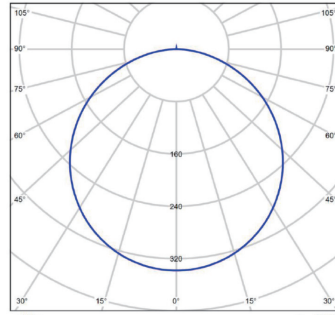

30W-1.2m-80-82757-CONN