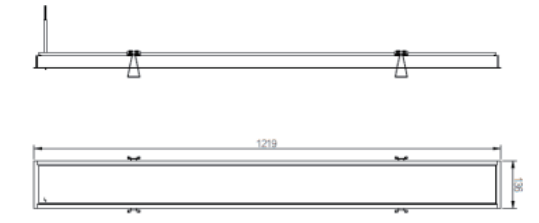

40W-1200-120-RE