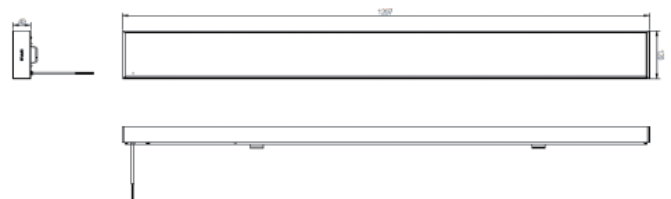

Packaging Information

Item			Outer box	
Item Code	Item Description	Dimensions(mm) (LxWxH)	Gross Weight (kg)	Packing Qty (pcs/unit)
529002060900	LED Linear-EIII-20W0.6m-150-82757-RE-CONN	662*445*197	2.06	64
529002046900	LED Linear-EIII-60-857-RE-L	590*405*250	0.77	6
529002047000	LED Linear-EIII-60-857-RE-T	590*405*250	0.77	6
529002047100	LED Linear-EIII-60-857-RE-+	590*412*370	0.77	6
529002047200	LED Linear-EIII-80-857-RE-L	590*415*280	0.77	6
529002047300	LED Linear-EIII-80-857-RE-T	590*392*280	0.77	6
529002047400	LED Linear-EIII-80-857-RE-+	590*432*390	0.77	6
529002047500	LED Linear-EIII-100-857-RE-L	590*415*280	0.77	6
529002047600	LED Linear-EIII-100-857-RE-T	590*392*280	0.77	6
529002047700	LED Linear-EIII-100-857-RE-+	590*432*390	0.77	6
529000113200	LED Linear-EIII-60-857-SP-L	570*392*230	0.65	10
529000113300	LED Linear-EIII-60-857-SP-T	570*392*230	0.65	10
529000113400	LED Linear-EIII-60-857-SP-+	590*412*370	0.70	10
529000113500	LED Linear-EIII-80-857-SP-L	570*392*260	0.65	10
529000113600	LED Linear-EIII-80-857-SP-T	570*392*260	0.65	10
529000113700	LED Linear-EIII-80-857-SP-+	590*432*390	0.70	10
529000113800	LED Linear-EIII-100-857-SP-L	570*392*260	0.65	10
529000113900	LED Linear-EIII-100-857-SP-T	570*392*260	0.65	10
529000114000	LED Linear-EIII-100-857-SP-+	590*432*390	0.70	10

Dimensional Drawing

20W-1200-60-SP

30W-1200-100-SP

30W-1200-80-SP

40W-1200-100-SP

40W-1200-150-SP

20W-1200-40-RE

30W-1200-100-RE