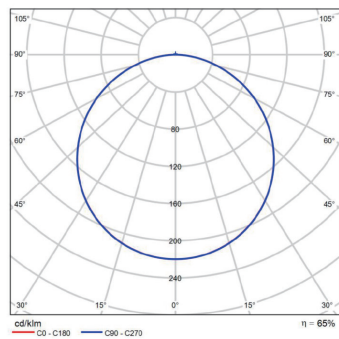

20W-1.2m-40-857-CONN