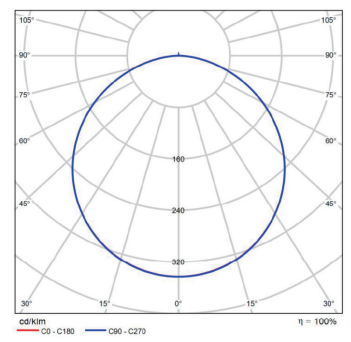

Dimensional Drawing

20W-1200-60-SP

30W-1200-100-SP

30W-1200-80-SP

40W-1200-100-SP

40W-1200-150-SP

20W-1200-40-RE

30W-1200-100-RE

20W-1200-60-RE

40W-1200-120-RE

30W-1200-80-RE

40W-1200-150-RE

Photometric Data

20W-1.2m-40-857

20W-1.2m-60-857

30W-1.2m-80-857