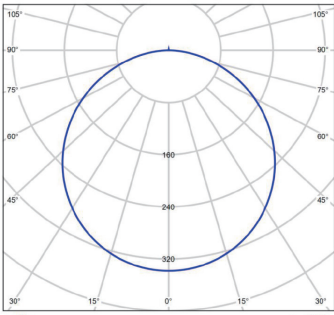

30W-1.2m-60-82757-CONN