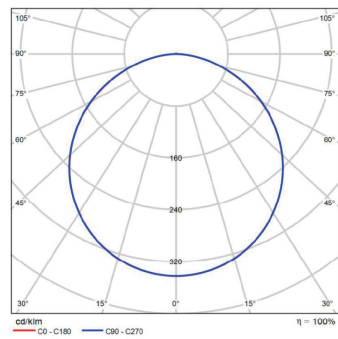

40W-1.2m-150-857