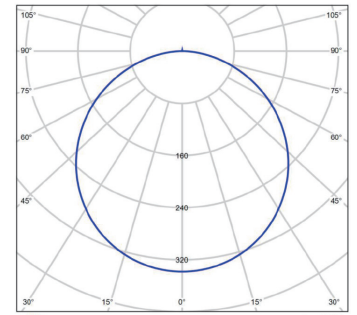

20W-1200-60-RE

40W-1200-120-RE

30W-1200-80-RE

40W-1200-150-RE

Photometric Data

20W-1.2m-40-857

20W-1.2m-60-857

30W-1.2m-80-857

40W-1.2m-150-857-CONN

30W-1.2m-60-82757-CONN

30W-1.2m-80-82757-CONN

30W-1.2m-100-82757-CONN

40W-1.2m-120-82757-CONN

40W-1.2m-150-82757-CONN

OPPLE SHANGHAI OFFICE
 Building V3, The Mixc, 1799 Wuzhong Road,
 Minhang District, Shanghai, China
 ZIP: 201103
T + 86 21 3855 0000
E intersales@opple.com