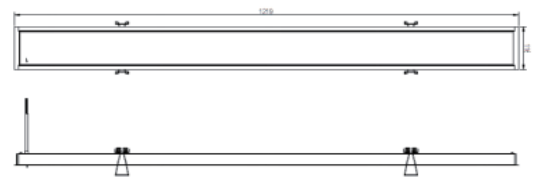

Packaging Information

Item			Outer box	
Item Code	Item Description	Dimensions(mm) (LxWxH)	Gross Weight (kg)	Packing Qty (pcs/unit)
529002060900	LED Linear-EIII-20W0.6m-150-82757-RE-CONN	662*445*197	2.06	64
529002046900	LED Linear-EIII-60-857-RE-L	590*405*250	0.77	6
529002047000	LED Linear-EIII-60-857-RE-T	590*405*250	0.77	6
529002047100	LED Linear-EIII-60-857-RE-+	590*412*370	0.77	6
529002047200	LED Linear-EIII-80-857-RE-L	590*415*280	0.77	6
529002047300	LED Linear-EIII-80-857-RE-T	590*392*280	0.77	6
529002047400	LED Linear-EIII-80-857-RE-+	590*432*390	0.77	6
529002047500	LED Linear-EIII-100-857-RE-L	590*415*280	0.77	6
529002047600	LED Linear-EIII-100-857-RE-T	590*392*280	0.77	6
529002047700	LED Linear-EIII-100-857-RE-+	590*432*390	0.77	6
529000113200	LED Linear-EIII-60-857-SP-L	570*392*230	0.65	10
529000113300	LED Linear-EIII-60-857-SP-T	570*392*230	0.65	10
529000113400	LED Linear-EIII-60-857-SP-+	590*412*370	0.70	10
529000113500	LED Linear-EIII-80-857-SP-L	570*392*260	0.65	10
529000113600	LED Linear-EIII-80-857-SP-T	570*392*260	0.65	10
529000113700	LED Linear-EIII-80-857-SP-+	590*432*390	0.70	10
529000113800	LED Linear-EIII-100-857-SP-L	570*392*260	0.65	10
529000113900	LED Linear-EIII-100-857-SP-T	570*392*260	0.65	10
529000114000	LED Linear-EIII-100-857-SP-+	590*432*390	0.70	10

Dimensional Drawing

20W-1200-60-SP

30W-1200-100-SP

30W-1200-80-SP

40W-1200-100-SP

40W-1200-150-SP

20W-1200-40-RE

30W-1200-100-RE