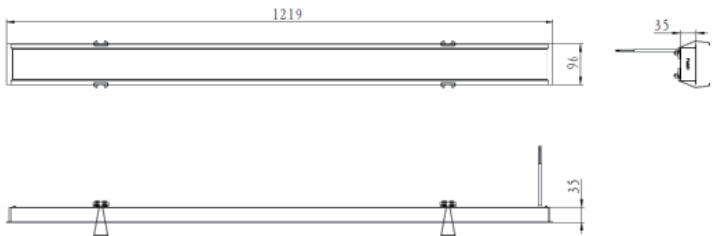

30W-1200-80-RE