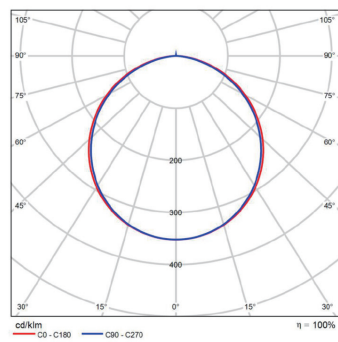

Dimensional Drawing

20W-1200-60-SP

30W-1200-100-SP

30W-1200-80-SP

40W-1200-100-SP

40W-1200-150-SP

20W-1200-40-RE

30W-1200-100-RE

20W-1200-60-RE

40W-1200-120-RE

30W-1200-80-RE

40W-1200-150-RE

Photometric Data

20W-1.2m-40-857

20W-1.2m-60-857

30W-1.2m-80-857