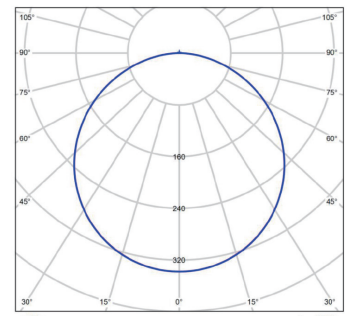

Dimensional Drawing

20W-1200-60-SP

30W-1200-100-SP

30W-1200-80-SP

40W-1200-100-SP

40W-1200-150-SP

20W-1200-40-RE

30W-1200-100-RE

20W-1200-60-RE

40W-1200-120-RE

30W-1200-80-RE

40W-1200-150-RE

Photometric Data

20W-1.2m-40-857

20W-1.2m-60-857

30W-1.2m-80-857

30W-1.2m-100-857

40W-1.2m-120-857

40W-1.2m-150-857

20W-1.2m-40-857-CONN

30W-1.2m-60-857-CONN

30W-1.2m-80-857-CONN

30W-1.2m-100-857-CONN

40W-1.2m-120-857-CONN