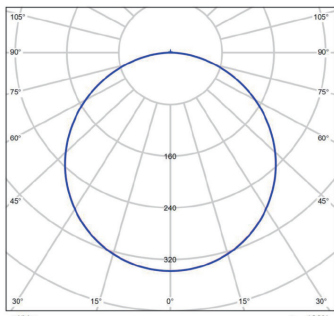

Dimensional Drawing

20W-1200-60-SP

30W-1200-100-SP

30W-1200-80-SP

40W-1200-100-SP

40W-1200-150-SP

20W-1200-40-RE

30W-1200-100-RE

20W-1200-60-RE

40W-1200-120-RE

30W-1200-80-RE

40W-1200-150-RE

Photometric Data

20W-1.2m-40-857

20W-1.2m-60-857

30W-1.2m-80-857

30W-1.2m-100-857

40W-1.2m-120-857

40W-1.2m-150-857

20W-1.2m-40-857-CONN

30W-1.2m-60-857-CONN

30W-1.2m-80-857-CONN

30W-1.2m-100-857-CONN

40W-1.2m-120-857-CONN