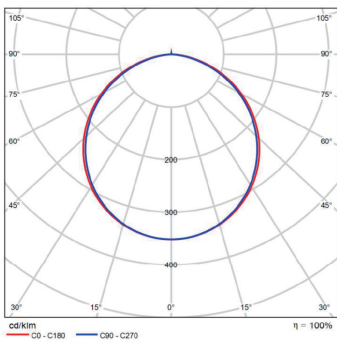

Dimensional Drawing

20W-1200-60-SP

30W-1200-100-SP

30W-1200-80-SP

40W-1200-100-SP

40W-1200-150-SP

20W-1200-40-RE

30W-1200-100-RE

20W-1200-60-RE

40W-1200-120-RE

30W-1200-80-RE

40W-1200-150-RE

Photometric Data

20W-1.2m-40-857

20W-1.2m-60-857

30W-1.2m-80-857