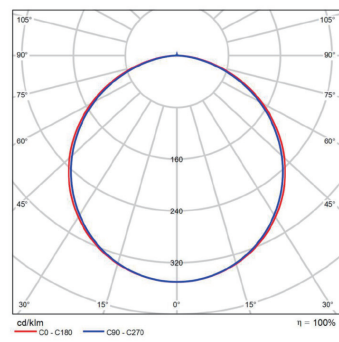

Dimensional Drawing

20W-1200-60-SP

30W-1200-100-SP

30W-1200-80-SP

40W-1200-100-SP

40W-1200-150-SP

20W-1200-40-RE

30W-1200-100-RE

20W-1200-60-RE

40W-1200-120-RE

30W-1200-80-RE

40W-1200-150-RE

Photometric Data

20W-1.2m-40-857

20W-1.2m-60-857

30W-1.2m-80-857