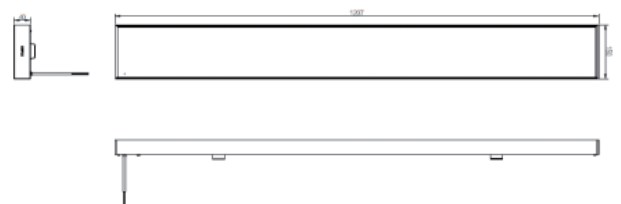

Packaging Information

Item			Outer box	
Item Code	Item Description	Dimensions(mm) (LxWxH)	Gross Weight (kg)	Packing Qty (pcs/unit)
529002060900	LED Linear-EIII-20W0.6m-150-82757-RE-CONN	662*445*197	2.06	64
529002046900	LED Linear-EIII-60-857-RE-L	590*405*250	0.77	6
529002047000	LED Linear-EIII-60-857-RE-T	590*405*250	0.77	6
529002047100	LED Linear-EIII-60-857-RE-+	590*412*370	0.77	6
529002047200	LED Linear-EIII-80-857-RE-L	590*415*280	0.77	6
529002047300	LED Linear-EIII-80-857-RE-T	590*392*280	0.77	6
529002047400	LED Linear-EIII-80-857-RE-+	590*432*390	0.77	6
529002047500	LED Linear-EIII-100-857-RE-L	590*415*280	0.77	6
529002047600	LED Linear-EIII-100-857-RE-T	590*392*280	0.77	6
529002047700	LED Linear-EIII-100-857-RE-+	590*432*390	0.77	6
529000113200	LED Linear-EIII-60-857-SP-L	570*392*230	0.65	10
529000113300	LED Linear-EIII-60-857-SP-T	570*392*230	0.65	10
529000113400	LED Linear-EIII-60-857-SP-+	590*412*370	0.70	10
529000113500	LED Linear-EIII-80-857-SP-L	570*392*260	0.65	10
529000113600	LED Linear-EIII-80-857-SP-T	570*392*260	0.65	10
529000113700	LED Linear-EIII-80-857-SP-+	590*432*390	0.70	10
529000113800	LED Linear-EIII-100-857-SP-L	570*392*260	0.65	10
529000113900	LED Linear-EIII-100-857-SP-T	570*392*260	0.65	10
529000114000	LED Linear-EIII-100-857-SP-+	590*432*390	0.70	10

Dimensional Drawing

20W-1200-60-SP

30W-1200-100-SP

30W-1200-80-SP

40W-1200-100-SP

40W-1200-150-SP

20W-1200-40-RE

30W-1200-100-RE