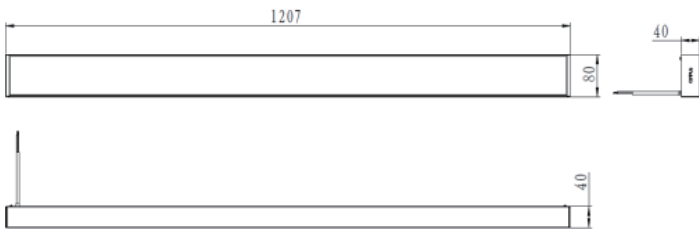

Packaging Information

Item			Outer box	
Item Code	Item Description	Dimensions(mm) (LxWxH)	Gross Weight (kg)	Packing Qty (pcs/unit)
529002060900	LED Linear-EIII-20W0.6m-150-82757-RE-CONN	662*445*197	2.06	64
529002046900	LED Linear-EIII-60-857-RE-L	590*405*250	0.77	6
529002047000	LED Linear-EIII-60-857-RE-T	590*405*250	0.77	6
529002047100	LED Linear-EIII-60-857-RE-+	590*412*370	0.77	6
529002047200	LED Linear-EIII-80-857-RE-L	590*415*280	0.77	6
529002047300	LED Linear-EIII-80-857-RE-T	590*392*280	0.77	6
529002047400	LED Linear-EIII-80-857-RE-+	590*432*390	0.77	6
529002047500	LED Linear-EIII-100-857-RE-L	590*415*280	0.77	6
529002047600	LED Linear-EIII-100-857-RE-T	590*392*280	0.77	6
529002047700	LED Linear-EIII-100-857-RE-+	590*432*390	0.77	6
529000113200	LED Linear-EIII-60-857-SP-L	570*392*230	0.65	10
529000113300	LED Linear-EIII-60-857-SP-T	570*392*230	0.65	10
529000113400	LED Linear-EIII-60-857-SP-+	590*412*370	0.70	10
529000113500	LED Linear-EIII-80-857-SP-L	570*392*260	0.65	10
529000113600	LED Linear-EIII-80-857-SP-T	570*392*260	0.65	10
529000113700	LED Linear-EIII-80-857-SP-+	590*432*390	0.70	10
529000113800	LED Linear-EIII-100-857-SP-L	570*392*260	0.65	10
529000113900	LED Linear-EIII-100-857-SP-T	570*392*260	0.65	10
529000114000	LED Linear-EIII-100-857-SP-+	590*432*390	0.70	10

Dimensional Drawing

20W-1200-60-SP

30W-1200-100-SP

30W-1200-80-SP

40W-1200-100-SP

40W-1200-150-SP

20W-1200-40-RE

30W-1200-100-RE