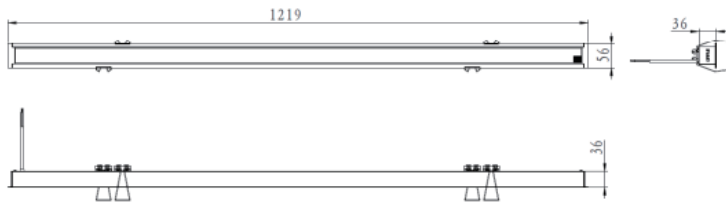

Packaging Information

Item			Outer box	
Item Code	Item Description	Dimensions(mm) (LxWxH)	Gross Weight (kg)	Packing Qty (pcs/unit)
529002060900	LED Linear-EIII-20W0.6m-150-82757-RE-CONN	662*445*197	2.06	64
529002046900	LED Linear-EIII-60-857-RE-L	590*405*250	0.77	6
529002047000	LED Linear-EIII-60-857-RE-T	590*405*250	0.77	6
529002047100	LED Linear-EIII-60-857-RE-+	590*412*370	0.77	6
529002047200	LED Linear-EIII-80-857-RE-L	590*415*280	0.77	6
529002047300	LED Linear-EIII-80-857-RE-T	590*392*280	0.77	6
529002047400	LED Linear-EIII-80-857-RE-+	590*432*390	0.77	6
529002047500	LED Linear-EIII-100-857-RE-L	590*415*280	0.77	6
529002047600	LED Linear-EIII-100-857-RE-T	590*392*280	0.77	6
529002047700	LED Linear-EIII-100-857-RE-+	590*432*390	0.77	6
529000113200	LED Linear-EIII-60-857-SP-L	570*392*230	0.65	10
529000113300	LED Linear-EIII-60-857-SP-T	570*392*230	0.65	10
529000113400	LED Linear-EIII-60-857-SP-+	590*412*370	0.70	10
529000113500	LED Linear-EIII-80-857-SP-L	570*392*260	0.65	10
529000113600	LED Linear-EIII-80-857-SP-T	570*392*260	0.65	10
529000113700	LED Linear-EIII-80-857-SP-+	590*432*390	0.70	10
529000113800	LED Linear-EIII-100-857-SP-L	570*392*260	0.65	10
529000113900	LED Linear-EIII-100-857-SP-T	570*392*260	0.65	10
529000114000	LED Linear-EIII-100-857-SP-+	590*432*390	0.70	10

Dimensional Drawing

20W-1200-60-SP

30W-1200-100-SP

30W-1200-80-SP

40W-1200-100-SP

40W-1200-150-SP

20W-1200-40-RE

30W-1200-100-RE