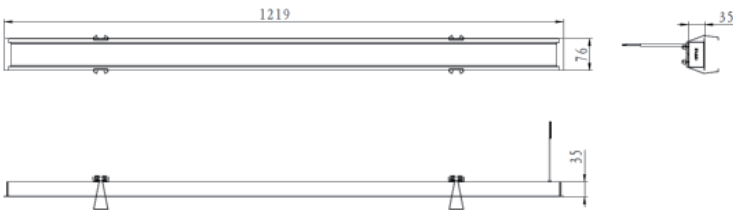

20W-1200-60-RE