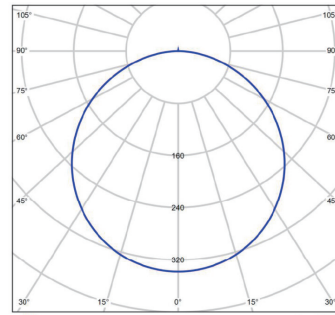

30W-1.2m-100-82757-CONN