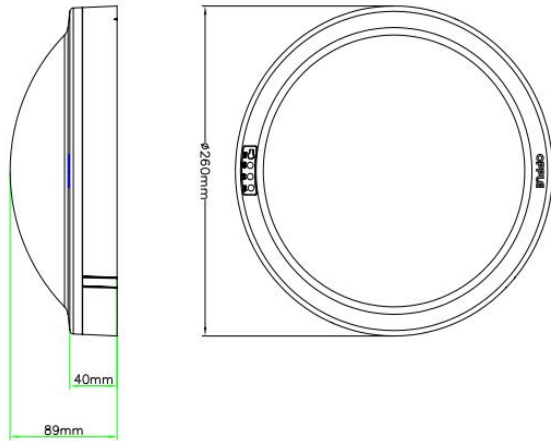

Item Code	Item Description	Power (W)	Power Factor	Lumen (lm)	Efficacy (lm/W)	Input Current (mA)	Lifetime (L70B50)	MOQ (pcs)
549003005600	LED Emergency Ceiling-11W-5700-MD	11	0.5	800	75	13.5	30000	600

Remark: Light control by motion sensor, and emergency battery capacity is 90 minutes. Battery voltage per cell is 3.2V, battery capacity is 750mAh, Luminaire can keep 50lm output under emergency.

Technical Specifications	
CRI	≥ 80
Energy Level	A+
Housing Colour	White
On/Off Cycles	100,000
SCDM	6
Dimmable	No
Beam Angle(°)	120°
Housing Colour	White
IP	IP30
IK	IK02
Driver integrated (Yes/No)	Yes
Glow Wire Test	650°C
Driver failure rate	1% at 5000h
Weight (pc/kg)	1.42

Packaging Information

Item		Single Box(1pc/box)		Packaging Unit		packing Qty (kg)
Item Code	Item Description	Dimensions(mm) (LxWxH)	Gross Weight (kg)	Dimensions(mm) (LxWxH)	Gross Weight (kg)	
549003005600	LED Emergency Ceiling-11W-5700-MD	278*288*97	1.42	500*280*290	7.10	5

Dimensional Drawing

Photometric Data

120°(11W)

OPPLE SHANGHAI OFFICE

Building V3, The Mixc, 1799 Wuzhong Road,
Minhang District, Shanghai, China

ZIP: 201103

T +86 21 3855 0000

E intersales@opple.com