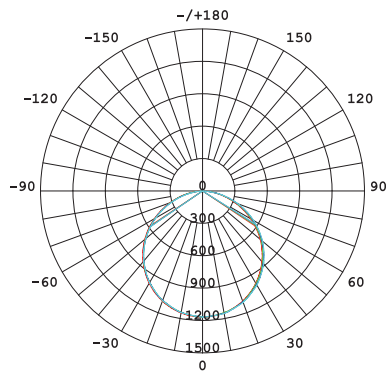

Photometric Data

120°(11W)

OPPLE SHANGHAI OFFICE

Building V3, The Mixc, 1799 Wuzhong Road,
Minhang District, Shanghai, China

ZIP: 201103

T +86 21 3855 0000

E intersales@opple.com

WWW.OPPLE.COM/EN