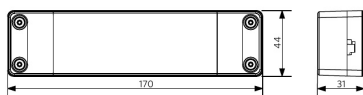

Ambient Conditions

Operating temperature	-20-+40°C
Application temperature	+25°C
Storage environment	-25-+50°C

Dimensional Drawing (mm)

LEDPanelRc-S5 Sq595

LEDPanelRc-S5 Re295

LEDPanelRc-S5
Driver On/Off

LEDPanelRc-S5
Driver Dim