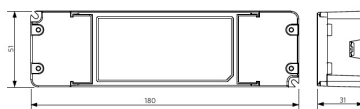

Ambient Conditions

Operating temperature	-20-+40°C
Application temperature	+25°C
Storage environment	-25-+50°C

Dimensional Drawing (mm)

LEDPanelRc-S5 Sq595

LEDPanelRc-S5 Re295

LEDPanelRc-S5
Driver On/Off

LEDPanelRc-S5
Driver Dim