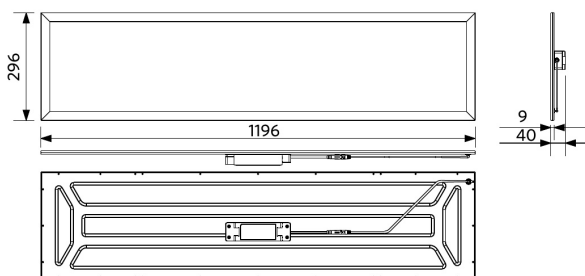

Ambient Conditions

Operating temperature	-20-+40°C
Application temperature	+25°C
Storage environment	-25-+50°C

Dimensional Drawing (mm)

LEDPanelRc-S5 Sq595

LEDPanelRc-S5 Re295

LEDPanelRc-S5
Driver On/Off

LEDPanelRc-S5
Driver Dim