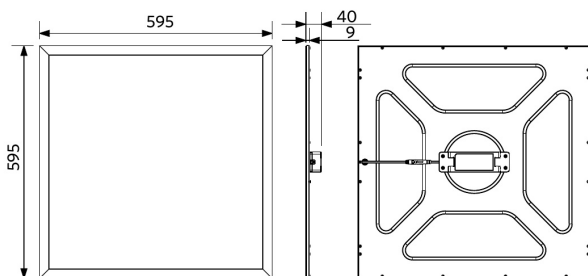

Technical Specifications

Lifetime (L70)	70,000 h
Lifetime (L80)	60,000 h
Lifetime (L90)	50,000 h
On-/Off-cycles	100,000
Colour consistency (SDCM)	3
Dimmability	On-Off / DALI / BLE / 1-10V
Beam angle	85°
Finishing	White RAL9003
UGR	≤ 19
IP front side	IP20 (TW) / IP54
IP recessed part	IP20
Impact strength	IK04
Protection class	II
Risk group (EN 62471)	RG0
With control gear	Yes
Glow wire test	650°C
Driver failure rate (at 5,000 hrs)	1 %
Power factor	≥ 0.9

Electrical Supply

Frequency	50/60 Hz
Nominal voltage	220-240 V AC
DC input voltage	See catalogue Technical Data section
230V Cable length	1 m

Mechanical Properties

Material housing	Aluminium
Optical material	PMMA
Cover material	Polystyrene

Ambient Conditions

Operating temperature	-20-+40°C
Application temperature	+25°C
Storage environment	-25-+50°C

Dimensional Drawing (mm)

LEDPanelRc-S5 Sq595