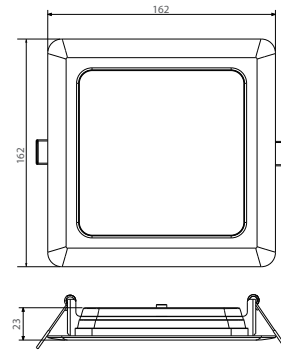

Dimensional Drawing

12W

Cut-out Drawing

Photometric Data