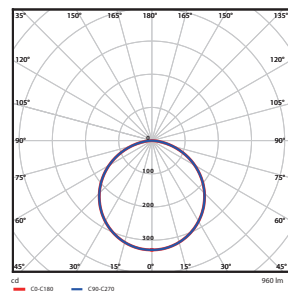

Dimensional Drawing

6W

12W

18/24W

6W

12W

18/24W

Cut-out Drawing

$\Phi 100$
6W

$\Phi 150$
12W

$\Phi 200$
18W

$\Phi 200$
24W

100X100
6W

150X150
12W

200X200
18W

200X200
24W

Photometric Data

6W/12W/18W/24W