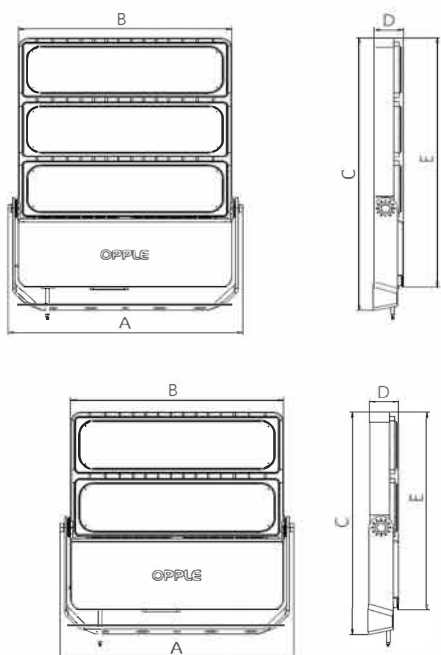

Dimensional Drawing