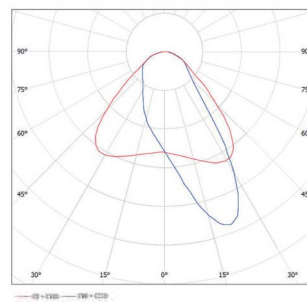

## Dimensional Drawing

| Model             | A(mm) | B(mm) | C(mm) | D(mm) | E(mm) |
|-------------------|-------|-------|-------|-------|-------|
| LED FL-E III 150W | 439   | 400   | 445   | 54    | 396   |
| LED FL-E III 200W | 439   | 400   | 445   | 54    | 396   |
| LED FL-E III 250W | 439   | 400   | 570   | 54    | 521   |
| LED FL-E III 300W | 439   | 400   | 570   | 54    | 521   |

## Photometric Data

45°

80°

AS