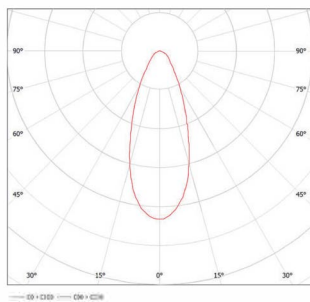

## Dimensional Drawing

| Model             | A(mm) | B(mm) | C(mm) | D(mm) | E(mm) |
|-------------------|-------|-------|-------|-------|-------|
| LED FL-E III 150W | 439   | 400   | 445   | 54    | 396   |
| LED FL-E III 200W | 439   | 400   | 445   | 54    | 396   |
| LED FL-E III 250W | 439   | 400   | 570   | 54    | 521   |
| LED FL-E III 300W | 439   | 400   | 570   | 54    | 521   |

## Photometric Data

45°

80°

AS