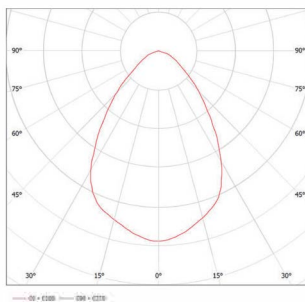

## Dimensional Drawing

| Model             | A(mm) | B(mm) | C(mm) | D(mm) | E(mm) |
|-------------------|-------|-------|-------|-------|-------|
| LED FL-E III 150W | 439   | 400   | 445   | 54    | 396   |
| LED FL-E III 200W | 439   | 400   | 445   | 54    | 396   |
| LED FL-E III 250W | 439   | 400   | 570   | 54    | 521   |
| LED FL-E III 300W | 439   | 400   | 570   | 54    | 521   |

## Photometric Data

45°

80°

AS