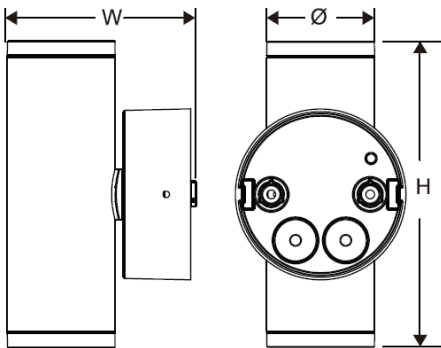

Packaging Information

Item		Single Box(1pc/box)		Outer box		
Item Code	Item Description	Dimensions(mm) (LxWxH)	Gross Weight (kg)	Dimensions(mm) (LxWxH)	Gross Weight (kg)	Packing Qty (pcs/CTN)
715000002510	LEDWallLight-10W-3000K-15D-BL-GP	235*110*145	0.72	485*345*460	13.5	18
715000002410	LEDWallLight-10W-4000K-15D-BL-GP	235*110*145	0.72	485*345*460	13.5	18
715000002310	LEDWallLight-10W-3000K-15D-WH-GP	235*110*145	0.72	485*345*460	13.5	18
715000002210	LEDWallLight-10W-4000K-15D-WH-GP	235*110*145	0.72	485*345*460	13.5	18
715000002110	LEDWallLight-20W-3000K-15D-BL-GP	235*110*145	1.02	485*345*460	19	18
715000002010	LEDWallLight-20W-4000K-15D-BL-GP	235*110*145	1.02	485*345*460	19	18
715000001910	LEDWallLight-20W-3000K-15D-WH-GP	235*110*145	1.02	485*345*460	19	18
715000001810	LEDWallLight-20W-4000K-15D-WH-GP	235*110*145	1.02	485*345*460	19	18

Dimensional Drawing

Model	Ø(mm)	W (mm)	H(mm)
LED WL-E 10W	60	105	170
LED WL-E 20W	76	121	200

Photometric Data

OPPLE SHANGHAI OFFICE
 Building V3, The Mixc, 1799 Wuzhong Road,
 Minhang District, Shanghai, China
 ZIP: 201103
T +86 21 3855 0000
E intersales@opple.com