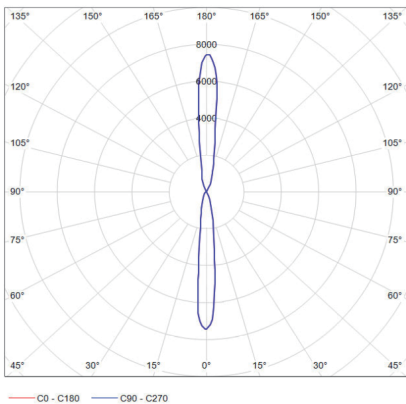

Packaging Information

Item		Single Box(1pc/box)		Outer box		
Item Code	Item Description	Dimensions(mm) (LxWxH)	Gross Weight (kg)	Dimensions(mm) (LxWxH)	Gross Weight (kg)	Packing Qty (pcs/CTN)
715000002510	LEDWallLight-10W-3000K-15D-BL-GP	235*110*145	0.72	485*345*460	13.5	18
715000002410	LEDWallLight-10W-4000K-15D-BL-GP	235*110*145	0.72	485*345*460	13.5	18
715000002310	LEDWallLight-10W-3000K-15D-WH-GP	235*110*145	0.72	485*345*460	13.5	18
715000002210	LEDWallLight-10W-4000K-15D-WH-GP	235*110*145	0.72	485*345*460	13.5	18
715000002110	LEDWallLight-20W-3000K-15D-BL-GP	235*110*145	1.02	485*345*460	19	18
715000002010	LEDWallLight-20W-4000K-15D-BL-GP	235*110*145	1.02	485*345*460	19	18
715000001910	LEDWallLight-20W-3000K-15D-WH-GP	235*110*145	1.02	485*345*460	19	18
715000001810	LEDWallLight-20W-4000K-15D-WH-GP	235*110*145	1.02	485*345*460	19	18

Dimensional Drawing

Model	Ø(mm)	W (mm)	H(mm)
LED WL-E 10W	60	105	170
LED WL-E 20W	76	121	200

Photometric Data

OPPLE SHANGHAI OFFICE
 Building V3, The Mixc, 1799 Wuzhong Road,
 Minhang District, Shanghai, China
 ZIP: 201103
T +86 21 3855 0000
E intersales@opple.com