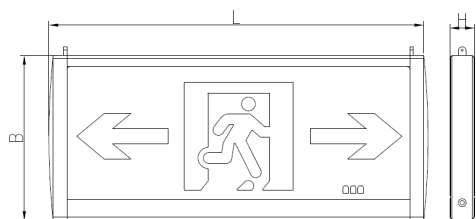

Picture	Accessory			Outer box		
	Item Code	Item Description	cutout	Dimensions(mm) (LxWxH)	Gross Weight (kg)	Packing Qty (pcs/CTN)
	549098002010	OP-Z104-Recessedbox	L346×W147×H36mm	L555xW360xH605mm	22	60

Dimensional Drawing

Mounting type	Model	L(mm)	B(mm)	H(mm)
Recessed	OP-BLZD-1LROE | 3W-Z104	360	166	30
wall mounted	OP-BLZD-1LROE | 3W-Z103	355	155	23
Suspendent	OP-BLZD-2LROE | 3W-Z103	355	155	23

OPPLE SHANGHAI OFFICE

Building V3, The Mixc, 1799 Wuzhong Road,

Minhang District, Shanghai, China

ZIP: 201103

T +86 213855 0000

E intersales@opple.com

WWW.OPPLE.COM/EN