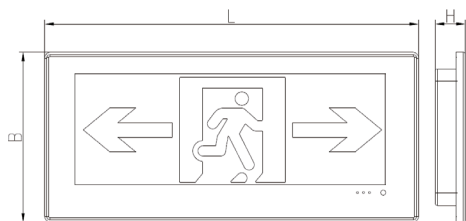

Picture	Accessory			Outer box		
	Item Code	Item Description	cutout	Dimensions(mm) (LxWxH)	Gross Weight (kg)	Packing Qty (pcs/CTN)
	549098002010	OP-Z104-Recessedbox	L346×W147×H36mm	L555xW360xH605mm	22	60

Dimensional Drawing

Mounting type	Model	L(mm)	B(mm)	H(mm)
Recessed	OP-BLZD-1LROE | 3W-Z104	360	166	30
wall mounted	OP-BLZD-1LROE | 3W-Z103	355	155	23
Suspendent	OP-BLZD-2LROE | 3W-Z103	355	155	23

OPPLE SHANGHAI OFFICE

Building V3, The Mixc, 1799 Wuzhong Road,

Minhang District, Shanghai, China

ZIP: 201103

T +86 213855 0000

E intersales@opple.com

WWW.OPPLE.COM/EN