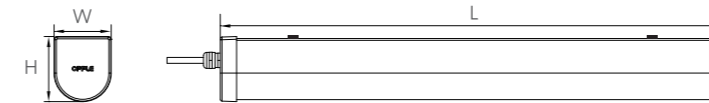

Dimensional Drawing