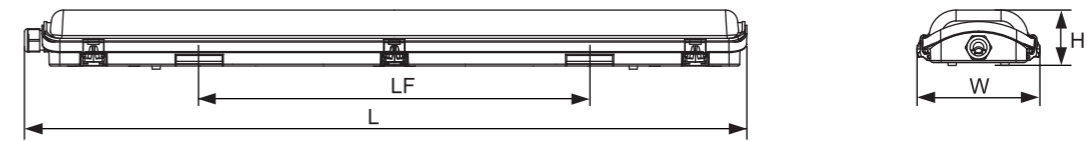

Dimensional Drawing