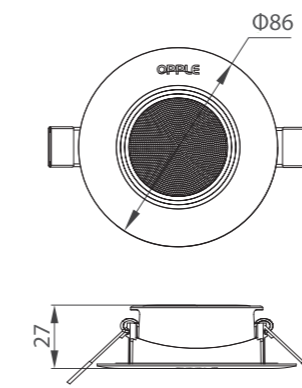

Application Conditions	Downlight	Spotlight
Operating Temperature	-10-40°C	-10-40°C
Application Temperature	25°C	25°C
Storage Environment	-25-50°C	-25-50°C

CE CB

Dimensional Drawing

4.5W Downlight

4.5W fixed spotlight

Cut-out Drawing

Photometric Data

4.5W Downlight

4.5W/7W Spotlight