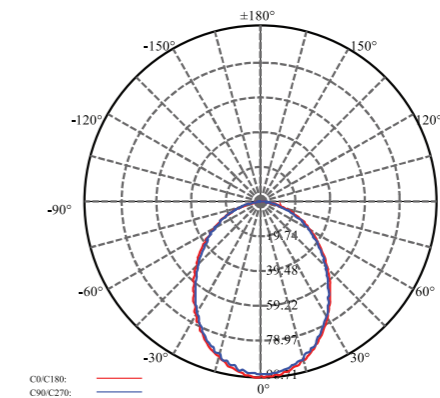

Cut-out Drawing

Photometric Data

4.5W Downlight

4.5W/7W Spotlight