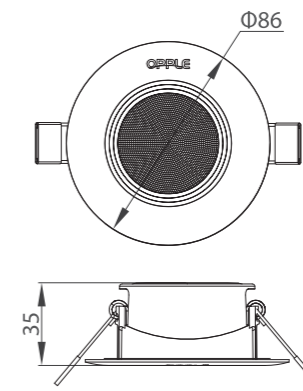

Application Conditions	Downlight	Spotlight
Operating Temperature	-10-40°C	-10-40°C
Application Temperature	25°C	25°C
Storage Environment	-25-50°C	-25-50°C

CE CB

Dimensional Drawing

4.5W Downlight

4.5W fixed spotlight

Cut-out Drawing

Photometric Data

4.5W Downlight

4.5W/7W Spotlight