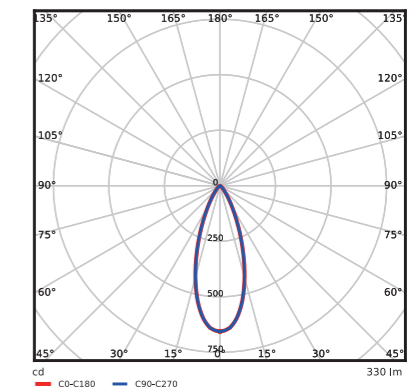

Cut-out Drawing

Photometric Data

4.5W Downlight

4.5W/7W Spotlight