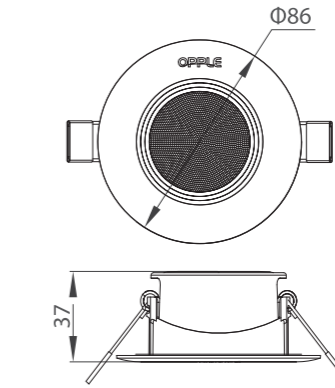

4.5W/7W Adjustable Spotlight