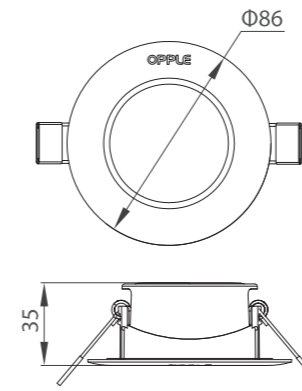

Dimensional Drawing

4.5W Downlight