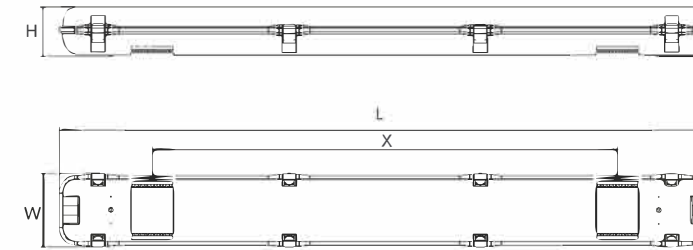

Packaging Information

Item Code	Item Description	Single Box(1pc/box)		Outer box	
		Dimensions(mm) (LxWxH)	Gross Weight (kg)	Dimensions(mm) (LxWxH)	Gross Weight (kg)
543022013810	LEDWaterproof-E L650-9W-4000-FR-GP	656*82*90	0.98	671*343*290	12.41
543022015410	LEDWaterproof-E L650-9W-6500-FR-GP	656*82*90	0.98	671*343*290	12.41
543022014010	LEDWaterproof-E L1260-18W-4000-FR-GP	1266*82*90	1.57	1281*261*290	15.00
543022014110	LEDWaterproof-E L1260-18W-6500-FR-GP	1266*82*90	1.57	1281*261*290	15.00
543022014310	LEDWaterproof-E L1560-34W-4000-FR-GP	1566*82*90	1.88	1581*270*290	18.12
543022014210	LEDWaterproof-E L1560-34W-6500-FR-GP	1566*82*90	1.88	1581*270*290	18.12
543022014410	LEDWaterproof-E L650-22W-4000-FR-GP	656*128*88	1.10	671*399*284	10.63
543022014510	LEDWaterproof-E L650-22W-6500-FR-GP	656*128*88	1.10	671*399*284	10.63
543022014610	LEDWaterproof-E L1260-46W-4000-FR-GP	1266*128*88	1.87	1281*399*196	12.22
543022014810	LEDWaterproof-E L1260-46W-6500-FR-GP	1266*128*88	1.87	1281*399*196	12.22
543022014710	LEDWaterproof-E L1560-55W-4000-FR-GP	1566*128*88	2.33	1581*399*196	15.16
543022014910	LEDWaterproof-E L1560-55W-6500-FR-GP	1566*128*88	2.33	1581*399*196	15.16
543022015010	LEDWaterproof-E L1260-46W-4000-EPS-FR-GP	1266*128*88	2.33	1281*399*196	14.98
543022015110	LEDWaterproof-E L1260-46W-6500-EPS-FR-GP	1266*128*88	2.33	1281*399*196	14.98
543022015210	LEDWaterproof-E L1560-55W-4000-EPS-FR-GP	1566*128*88	2.87	1581*399*196	18.40
543022015310	LEDWaterproof-E L1560-55W-6500-EPS-FR-GP	1566*128*88	2.87	1581*399*196	18.40

Dimensional Drawing

Type	L (mm)	W (mm)	H (mm)	X (mm)
LED WP-E 650-9W	650	82	86	350
LED WP-E 1260-18W	1260	82	86	900
LED WP-E 1560-34W	1560	82	86	1200
LED WP-E 650-22W	650	127	86	350
LED WP-E 1260-46W	1260	127	86	900
LED WP-E 1560-55W	1560	127	86	1200